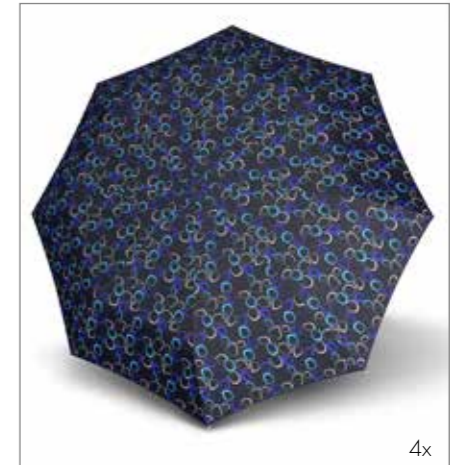

4x

12 Stk. im Sortiment