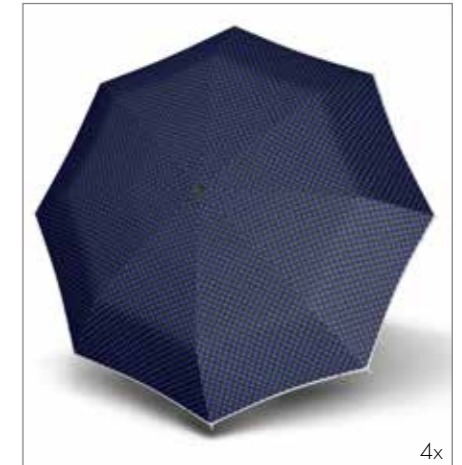

4x

12 Stk. im Sortiment

FIBER HAVANNA LEONORA

722365LA

alu/fibreglass
pongee

FIBER MINI LEONORA

726465LA

fibreglass/steel/alu
pongee

FIBER AUTOMATIC LEONORA

730165LA

fibreglass/steel
pongee

FIBER MAGIC HAVANNA LEONORA

7441465LA

fibreglass/steel/alu
pongee